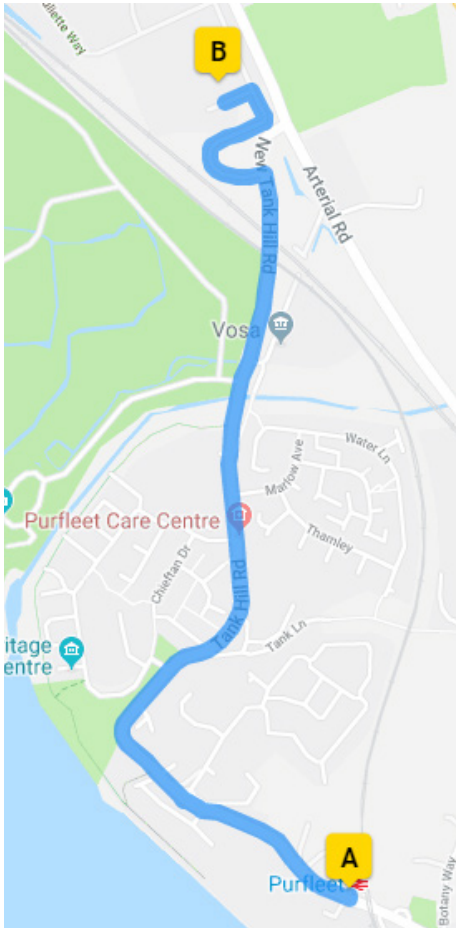

How to find us

Dress code

Please dress appropriately (remembering this is a working yard) and wear sturdy, toe-covering shoes. We will provide high visibility jackets.

Address

Unit 38-39 Juliette Way, Purfleet Industrial Park,
Purfleet, Essex, RM15 4YA

By rail

The closest train station to the yard is Purfleet. There are regular c2c trains from London Fenchurch Street to Purfleet.

From Purfleet station, you can order a taxi or it is a 25 minute walk.

By road

Our yard is around 17 miles from central London. Our postcode will take you to the entrance of Purfleet Industrial Estate.

When you arrive at the main entrance to Purfleet Industrial Estate, go through the gates, past the security hut on the left hand side.

Take the first left turn and continue to the end of the road where you will see Ensign Buses straight ahead of you.

Turn left. Follow the road which will bend around to the right. Continue to follow the road until you reach the last warehouse on the right hand side. This is our facility and is signed 'Paper Round Material Recycling Facility'.

Unit 38-39 Juliette Way, Purfleet
Industrial Park, Purfleet, Essex,
RM15 4YA

www.paper-round.co.uk

020 7407 9100