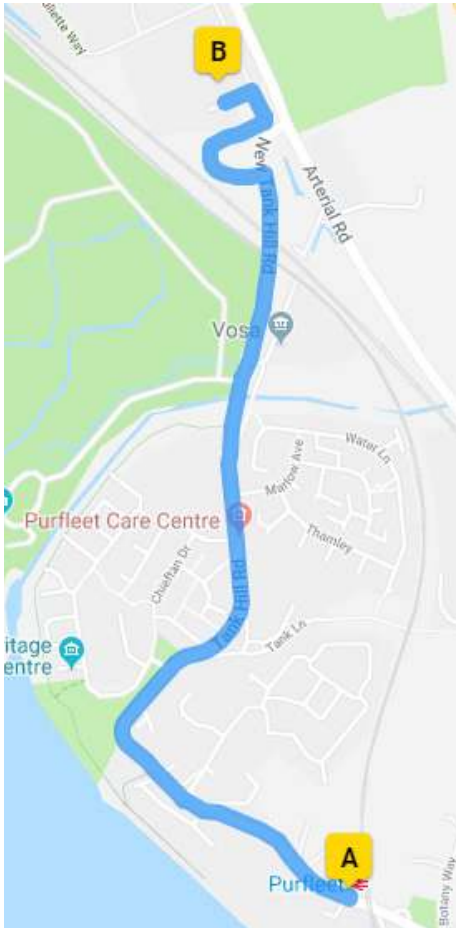

How to find us

Dress code

Please dress appropriately (remembering this is a working yard) and wear sturdy, toe-covering shoes. We will provide high visibility jackets.

Address

Unit 38-39 Juliette Way, Purfleet Industrial Park,
Purfleet, Essex, RM15 4YA

By rail

The closest train station to the yard is Purfleet. There are regular c2c trains from London Fenchurch Street to Purfleet.

From Purfleet station, you can order a taxi or it is a 25 minute walk.

By road

Our yard is around 17 miles from central London. Our postcode will take you to the entrance of Purfleet Industrial Estate.

When you arrive at the main entrance to Purfleet Industrial Estate, go through the gates, past the security hut on the left hand side.

Take the first left turn and continue to the end of the road where you will see Ensign Buses straight ahead of you.

Turn left. Follow the road which will bend around to the right. Continue to follow the road until you reach the last warehouse on the right hand side. This is our facility and is signed 'Paper Round Material Recycling Facility'.

Unit 38-39 Juliette Way, Purfleet
Industrial Park, Purfleet, Essex,
RM15 4YA

www.paper-round.co.uk

020 7407 9100