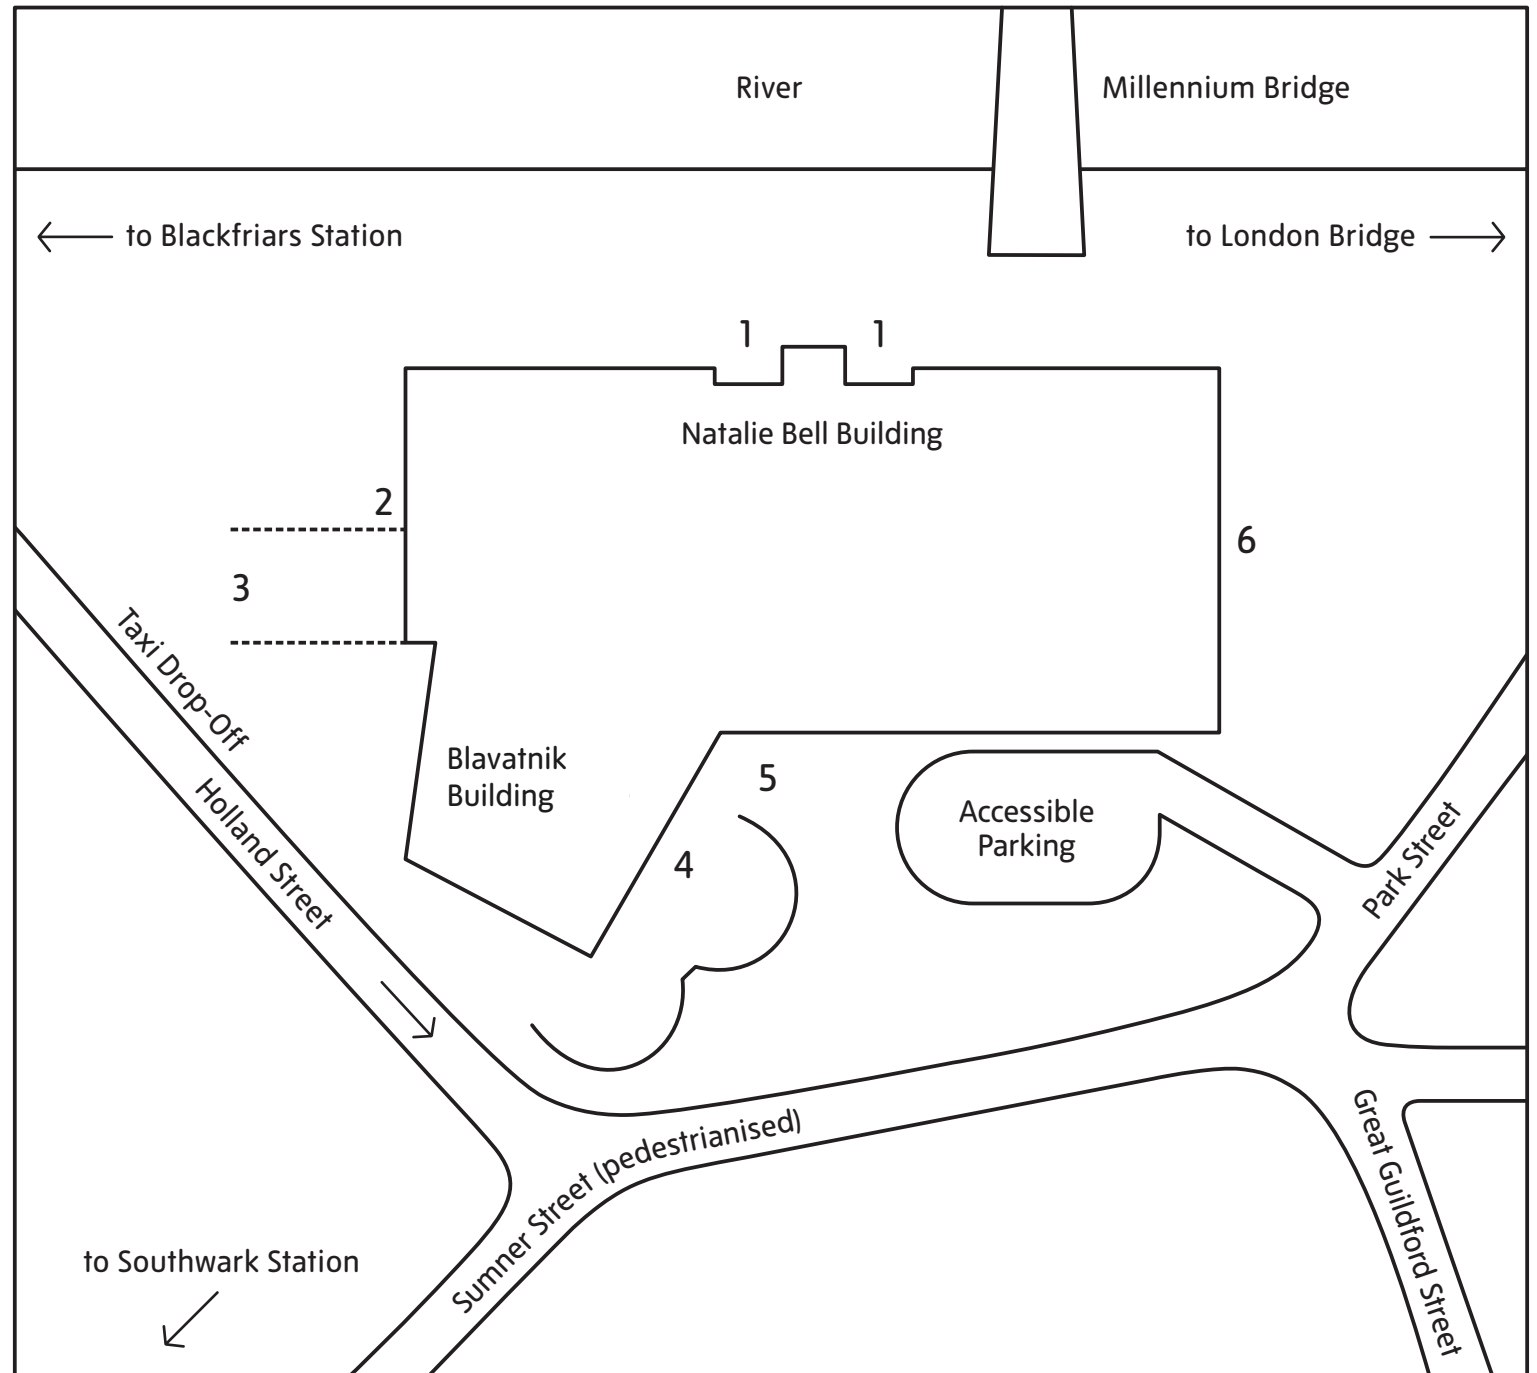

TATE MODERN

ENTRANCES

- 1 River
- 2 Café
- 3 Turbine Hall
- 4 Blavatnik Building
- 5 South
- 6 Staff