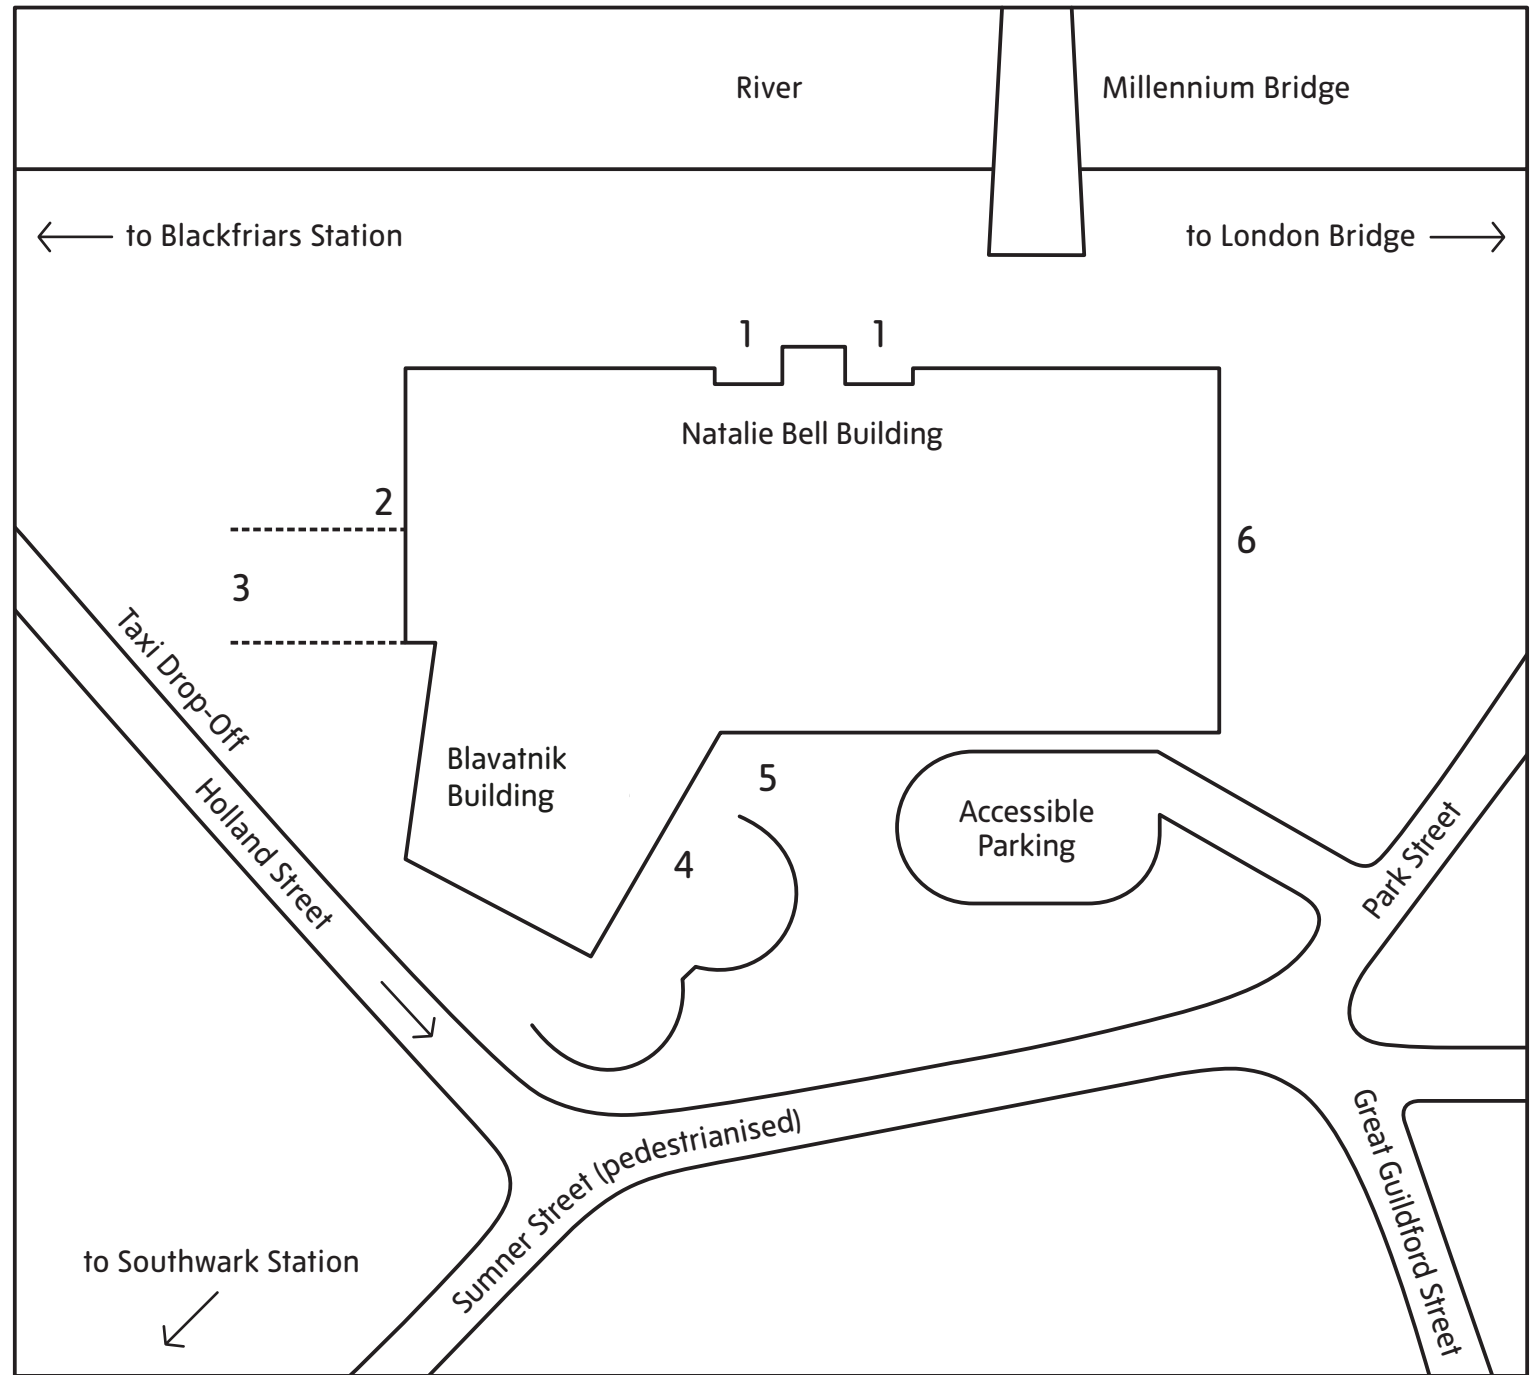

TATE MODERN

ENTRANCES

- 1 River
- 2 Café
- 3 Turbine Hall
- 4 Blavatnik Building
- 5 South
- 6 Staff